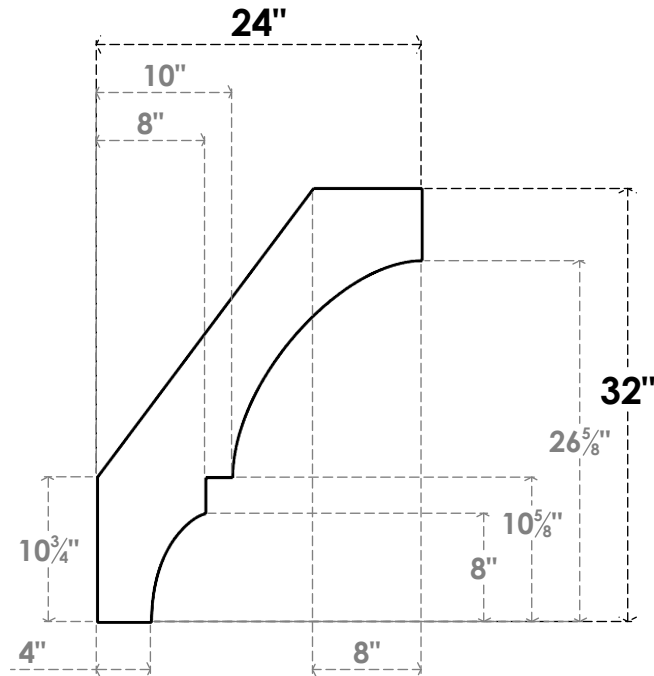

ITEM NUMBER: BRCPC060X24000X32000BOA

6"W X 24"D X 32"H BALBOA ARCHITECTURAL GRADE PVC CLOSED KNEE BRACE

SIDE PROFILE

FRONT PROFILE

ISOMETRIC

EKENA MILLWORK
2300 WEST MAIN ST.
CLARKSVILLE, TX 75426
TOLL FREE: 866-607-0453
WWW.EKENAMILLWORK.COM