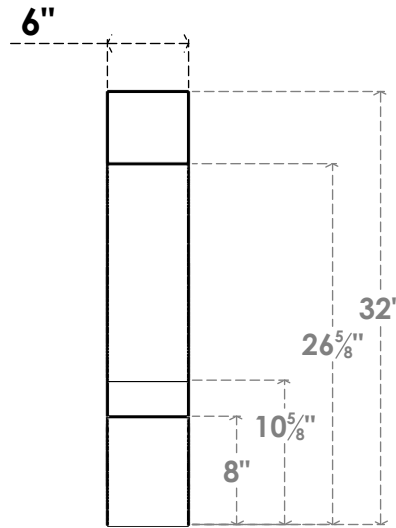

ITEM NUMBER: BRCPC060X24000X32000BOA

6"W X 24"D X 32"H BALBOA ARCHITECTURAL GRADE PVC CLOSED KNEE BRACE

SIDE PROFILE

FRONT PROFILE

ISOMETRIC

EKENA MILLWORK
2300 WEST MAIN ST.
CLARKSVILLE, TX 75426
TOLL FREE: 866-607-0453
WWW.EKENAMILLWORK.COM

NOTES

1. INSTALLATION TO BE COMPLETED IN ACCORDANCE WITH MANUFACTURER'S SPECIFICATIONS.
2. DRAWING MAY NOT BE TO SCALE
3. THIS DRAWING IS INTENDED FOR DESIGN AND PLANNING PURPOSES ONLY.
4. ALL INFORMATION CONTAINED HEREIN WAS CURRENT AT THE TIME OF DEVELOPMENT BUT MUST BE REVIEWED AND APPROVED BY THE PRODUCT MANUFACTURER TO BE CONSIDERED ACCURATE.
5. ARCHITECTURAL GRADE PVC PRODUCTS ARE MADE FROM EXPANDED CELLULAR PVC AND COME NATURALLY WHITE BUT MAY BE PAINTED